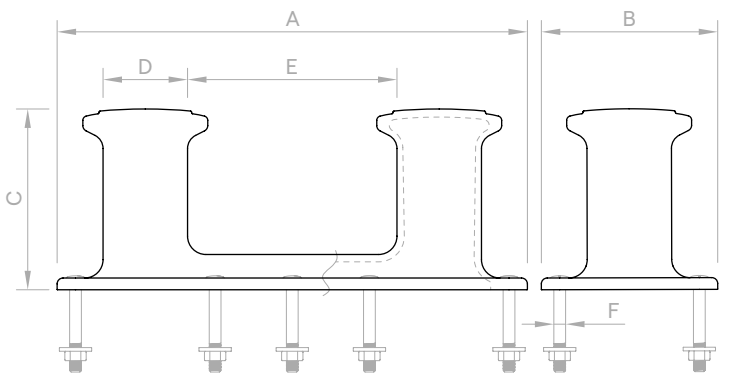

# DOUBLE-BITT BOLLARD

It is possible to supply a under plate to reinforce the deck anchorage.

Materials: bronze (CuAl10Ni);

Finishes: polished bronze or chrome plated;

Part number	A mm	B mm	C mm	D Ø mm	E mm	F* M
J001	500	190	198	92	223	M12 (x10)
J002	640	240	246	115	285	M16 (x10)