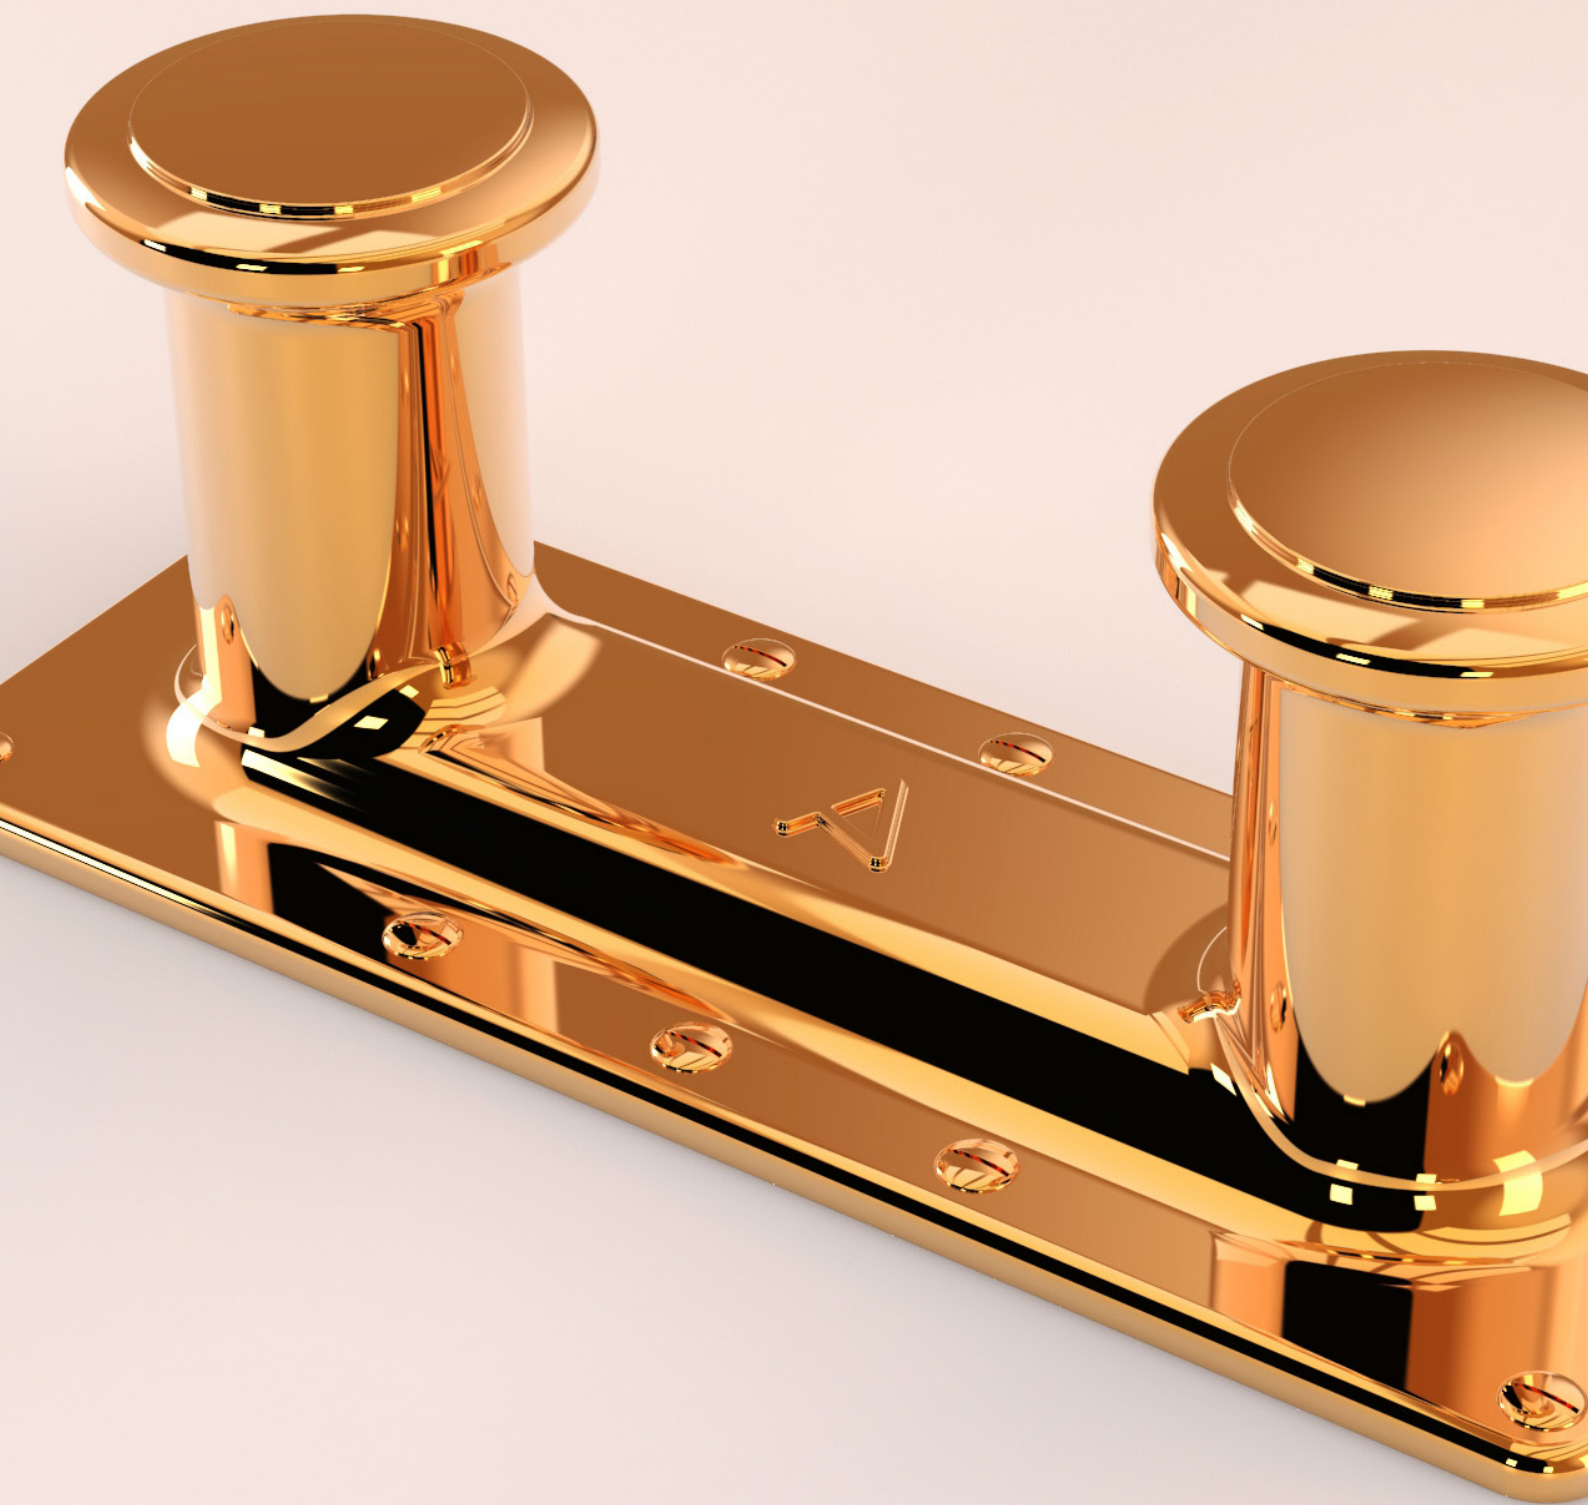

# MOORING BOLLARDS CATALOGUE

Schooners and Motor Yachts

Timeless winches & fittings

# DOUBLE-BITT BOLLARD

It is possible to supply a under plate to reinforce the deck anchorage.

Materials: bronze (CuAl10Ni);

Finishes: polished bronze or chrome plated;

Part number	A mm	B mm	C mm	D Ø mm	E mm	F* M
J001	500	190	198	92	223	M12 (x10)
J002	640	240	246	115	285	M16 (x10)