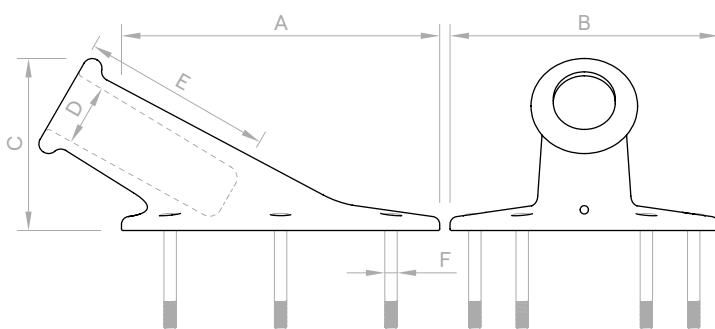

FLAG POLE SOCKETS CATALOGUE

Racing and Cruising Schooners

Timeless winches & fittings

ABSOLUTE

60MM SOCKET

Materials: bronze (CuSn5Pb5Zn5);

Finishes: polished bronze or chrome plated;

Part number	A mm	B mm	C mm	D Ø mm	E mm	F* mm
D003	308	260	178	60	195	M12 (x6)

These are approximate measurements.

* The fixing bolts are not included, they can be supplied if requested.

Note: Images shown are indicative only.

80MM SOCKET

Materials: bronze (CuSn5Pb5Zn5);

Finishes: polished bronze or chrome plated;

Part number	A mm	B mm	C mm	D Ø mm	E mm	F* M
D004	410	346	238	80	260	M16 (x6)

These are approximate measurements.

* The fixing bolts are not included, they can be supplied if requested.

Note: Images shown are indicative only.