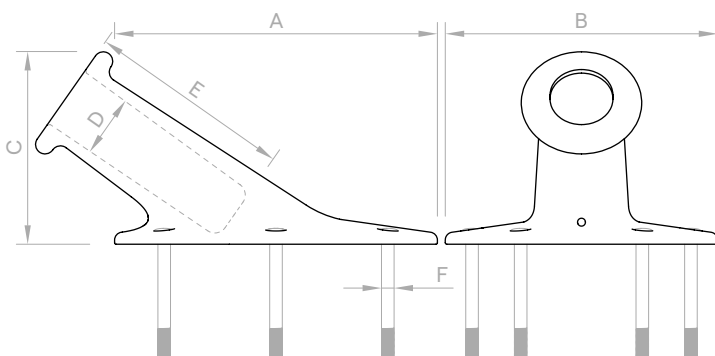

FLAG POLE SOCKETS CATALOGUE

Racing and Cruising Schooners

Timeless winches & fittings

ABSOLUTE

60MM SOCKET

Materials: bronze (CuSn5Pb5Zn5);

Finishes: polished bronze or chrome plated;

Part number	A mm	B mm	C mm	D Ø mm	E mm	F* mm
D003	308	260	178	60	195	M12 (x6)

These are approximate measurements.

* The fixing bolts are not included, they can be supplied if requested.

Note: Images shown are indicative only.

80MM SOCKET

Materials: bronze (CuSn5Pb5Zn5);

Finishes: polished bronze or chrome plated;

Part number	A mm	B mm	C mm	D Ø mm	E mm	F* M
D004	410	346	238	80	260	M16 (x6)

These are approximate measurements.

* The fixing bolts are not included, they can be supplied if requested.

Note: Images shown are indicative only.