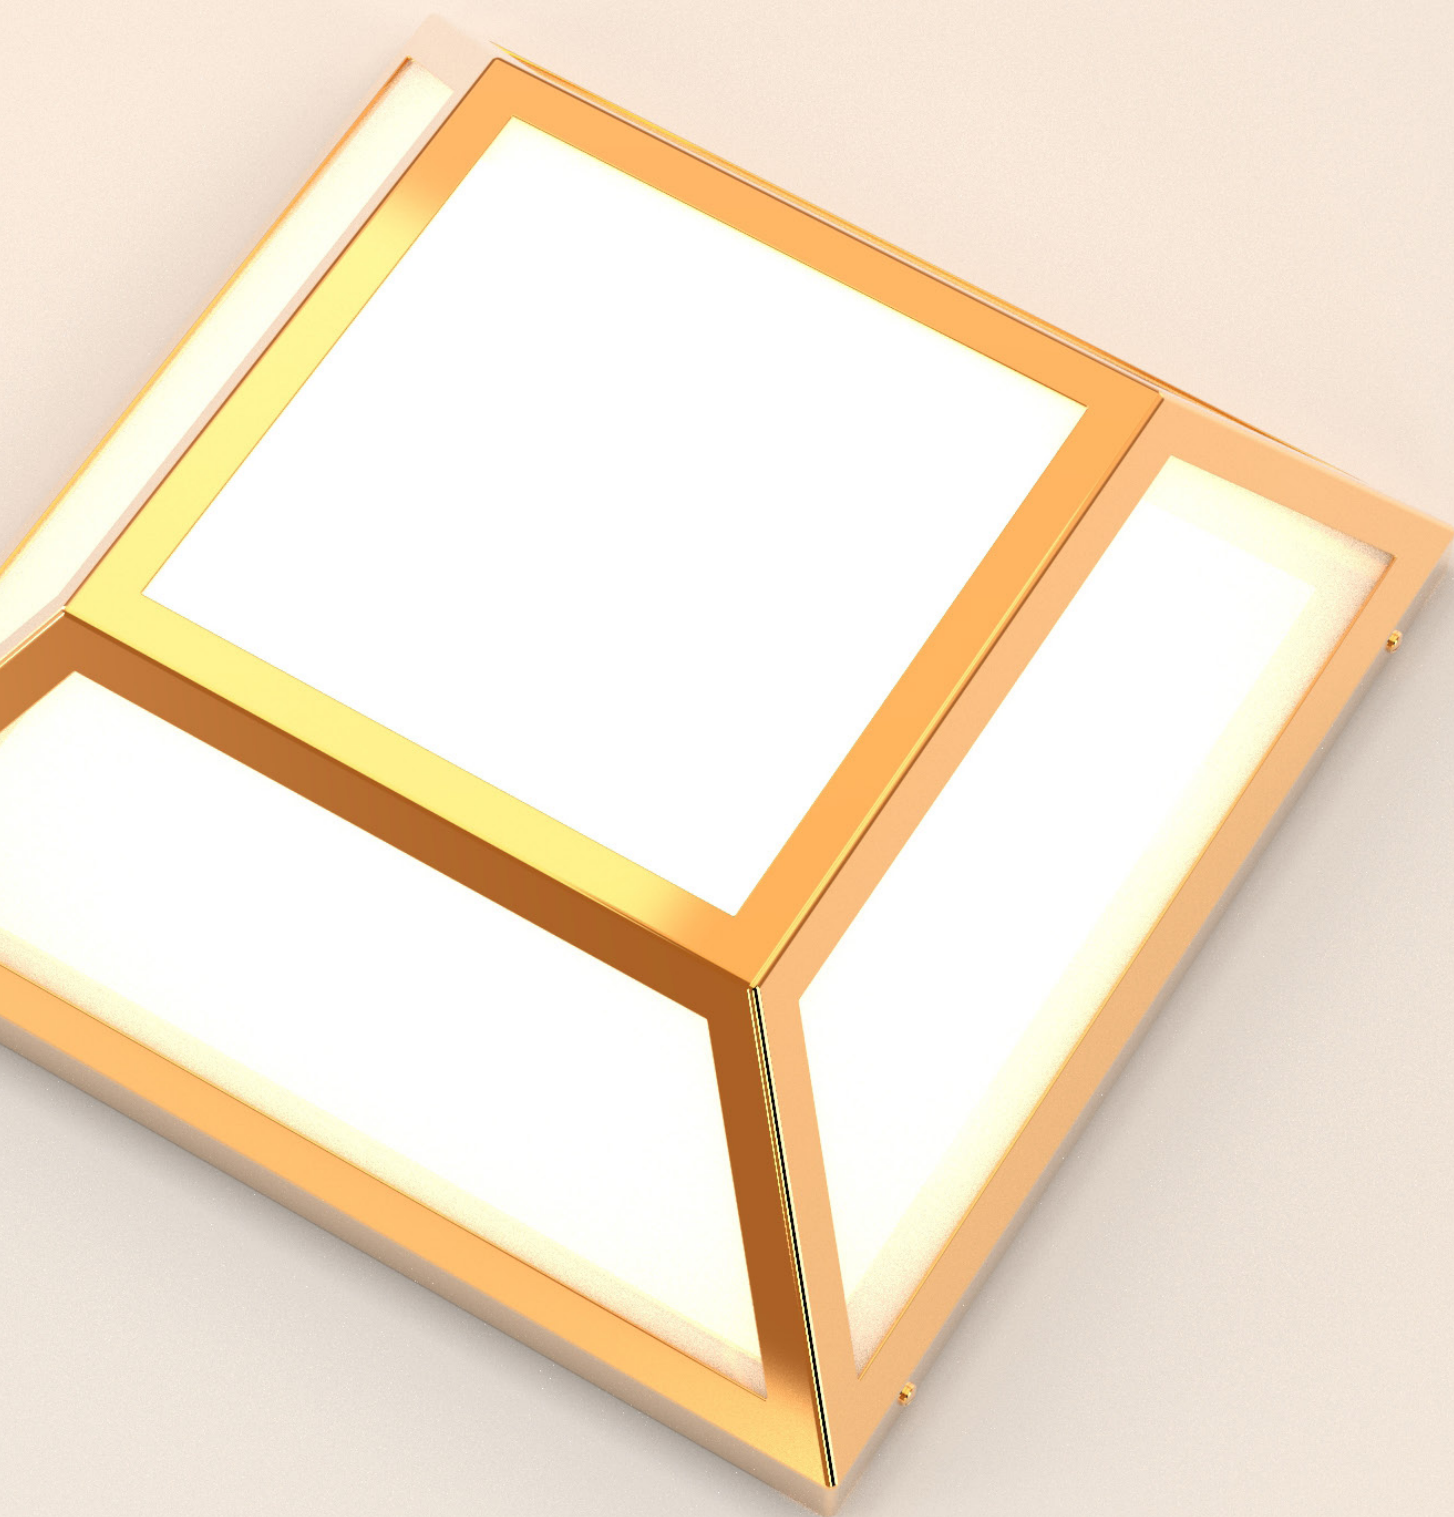

CEILING & PANEL LAMPS CATALOGUE

Sailing and Motor Yachts

Timeless winches & fittings

ABSOLUTE

ATLANTIQUE

Materials: brass, stainless steel and frosted glass*;

Finishes: polished brass or chrome plated;

*Lamps are not included.

Part number	A mm	B mm
P001	230 x 230	80

These are all approximate measurements.

Note: Images shown are indicative only.

MÉDITERRANÉE

This model uses standard GU10 LED lamp*.

Materials: brass;

Finishes: polished brass or chrome plated;