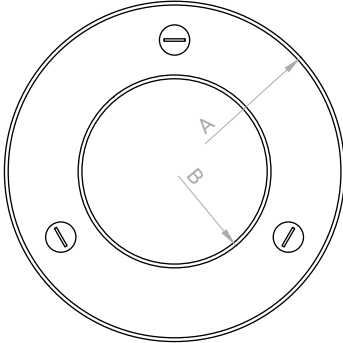

Part number	A mm	B mm
P001	230 x 230	80

These are all approximate measurements.

Note: Images shown are indicative only.

MÉDITERRANÉE

This model uses standard GU10 LED lamp*.

Materials: brass;

Finishes: polished brass or chrome plated;

*Lamps are not included.

Part number	A Ø mm	B Ø mm
P002	90	49

These are all approximate measurements.

Note: Images shown are indicative only.

ABSOLUTE

Visit us at www.absolute-projects.com
contact@absolute-projects.com | 2021