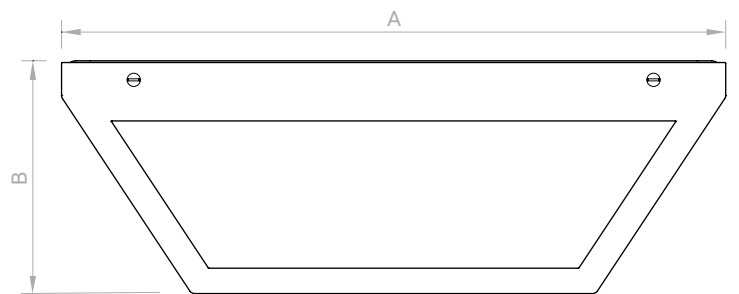

ATLANTIQUE

Materials: brass, stainless steel and frosted glass*;

Finishes: polished brass or chrome plated;

*Lamps are not included.

Part number	A mm	B mm
P001	230 x 230	80

These are all approximate measurements.

Note: Images shown are indicative only.