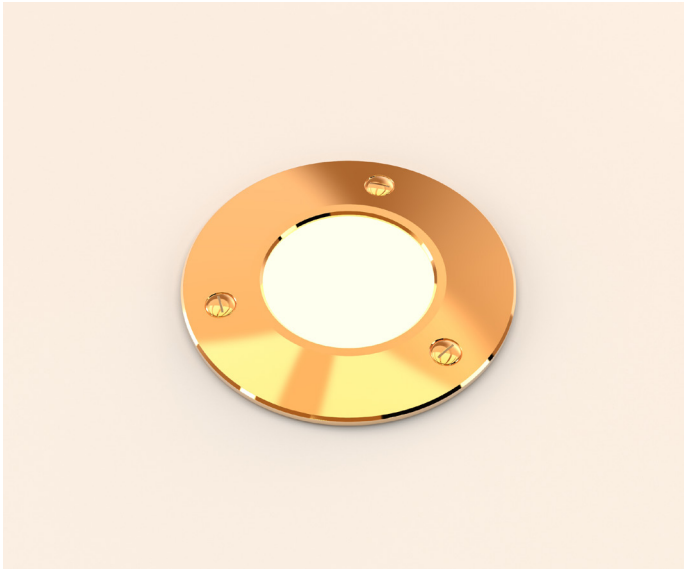

CEILING & PANEL LAMPS CATALOGUE

Sailing and Motor Yachts

Timeless winches & fittings

ABSOLUTE

ATLANTIQUE

Materials: brass, stainless steel and frosted glass*;

Finishes: polished brass or chrome plated;

*Lamps are not included.

Part number	A mm	B mm
P001	230 x 230	80

These are all approximate measurements.

Note: Images shown are indicative only.

MÉDITERRANÉE

This model uses standard GU10 LED lamp*.

Materials: brass;

Finishes: polished brass or chrome plated;

*Lamps are not included.

Part number	A Ø mm	B Ø mm
P002	90	49

These are all approximate measurements.

Note: Images shown are indicative only.

ABSOLUTE

Visit us at www.absolute-projects.com
contact@absolute-projects.com | 2021