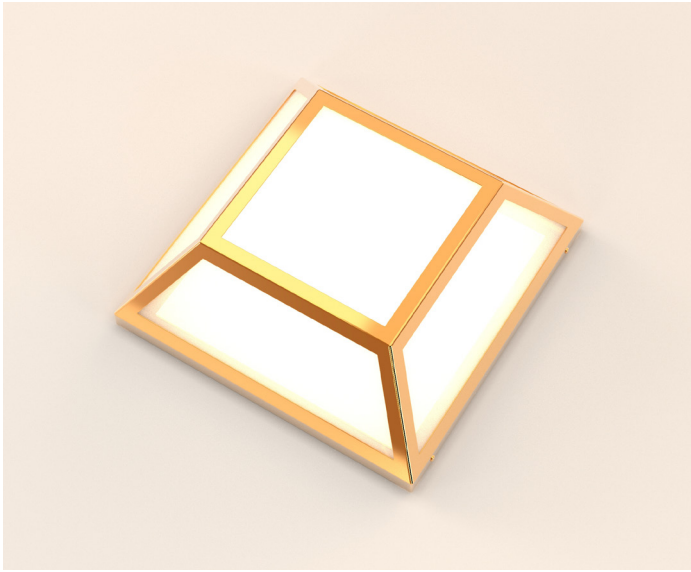

CEILING & PANEL LAMPS CATALOGUE

Sailing and Motor Yachts

Timeless winches & fittings

ABSOLUTE

ATLANTIQUE

Materials: brass, stainless steel and frosted glass*;

Finishes: polished brass or chrome plated;

*Lamps are not included.

Part number	A mm	B mm
P001	230 x 230	80

These are all approximate measurements.

Note: Images shown are indicative only.

MÉDITERRANÉE

This model uses standard GU10 LED lamp*.

Materials: brass;

Finishes: polished brass or chrome plated;