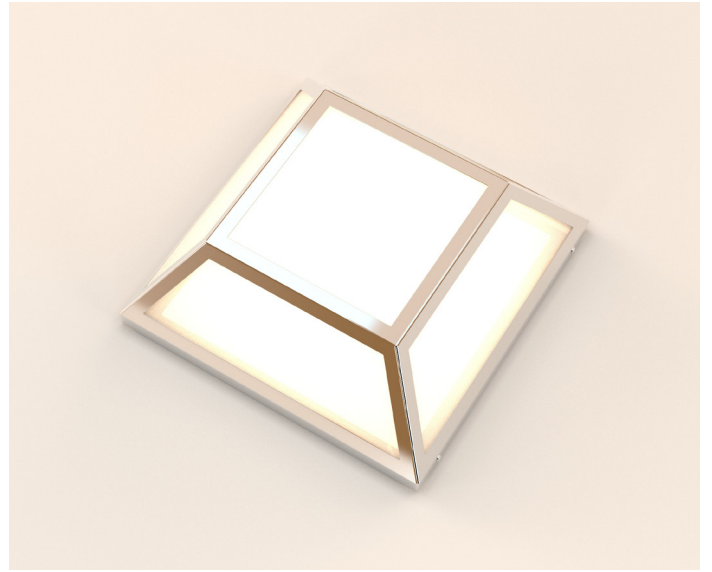

CEILING & PANEL LAMPS CATALOGUE

Sailing and Motor Yachts

Timeless winches & fittings

ABSOLUTE

ATLANTIQUE

Materials: brass, stainless steel and frosted glass*;

Finishes: polished brass or chrome plated;

*Lamps are not included.

Part number	A mm	B mm
P001	230 x 230	80

These are all approximate measurements.

Note: Images shown are indicative only.

MÉDITERRANÉE

This model uses standard GU10 LED lamp*.

Materials: brass;

Finishes: polished brass or chrome plated;