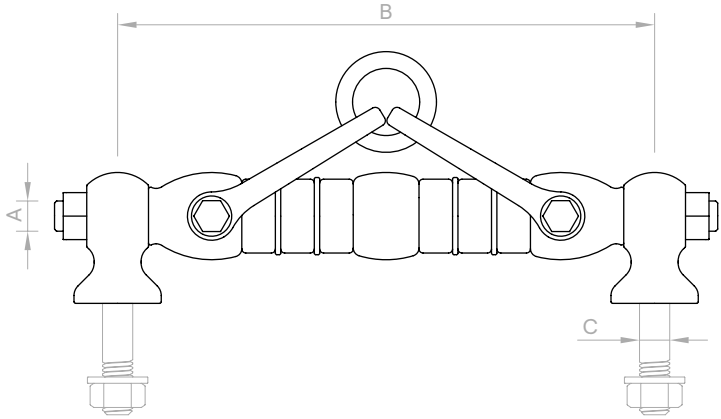

# BOOM BUFFER

Materials: bronze (CuAl10Fe5Ni5 and CuSn5Pb5Zn5) and HD rubber;

Finishes: polished bronze or chrome plated;

Part number	A Ø mm	B mm	C* M
M001	40	720	M40 (x2)
M002	45	800	M45 (x2)

These are all approximate measurements.  
 \* Bolts are supplied with a standard length of 100mm. Custom length can be supplied as a special request.